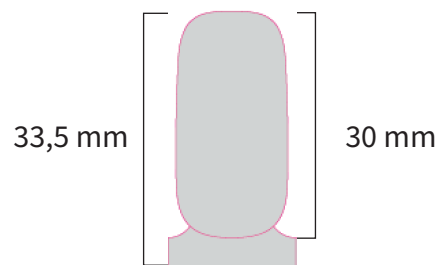

16er Nailwraps

30 mm

twenties

32 mm

twenties MAXI

39 mm