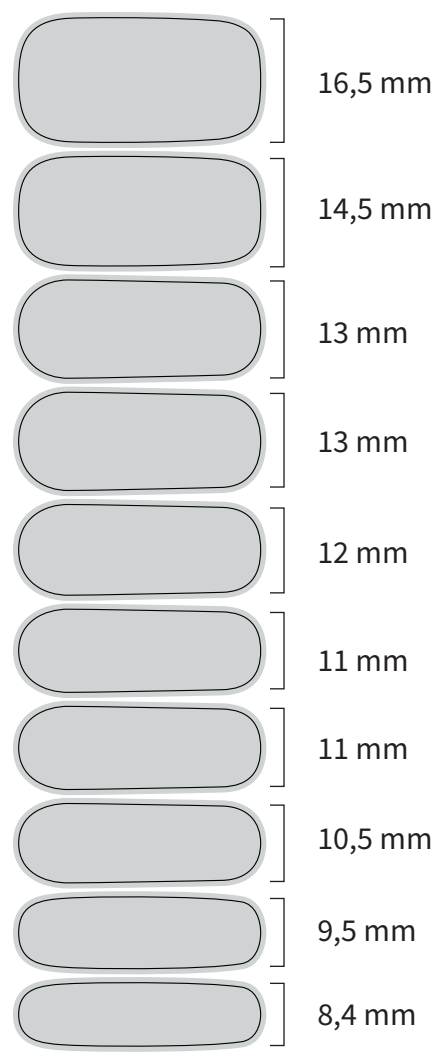

16er Nailwraps

30 mm

twenties

32 mm

twenties MAXI

39 mm