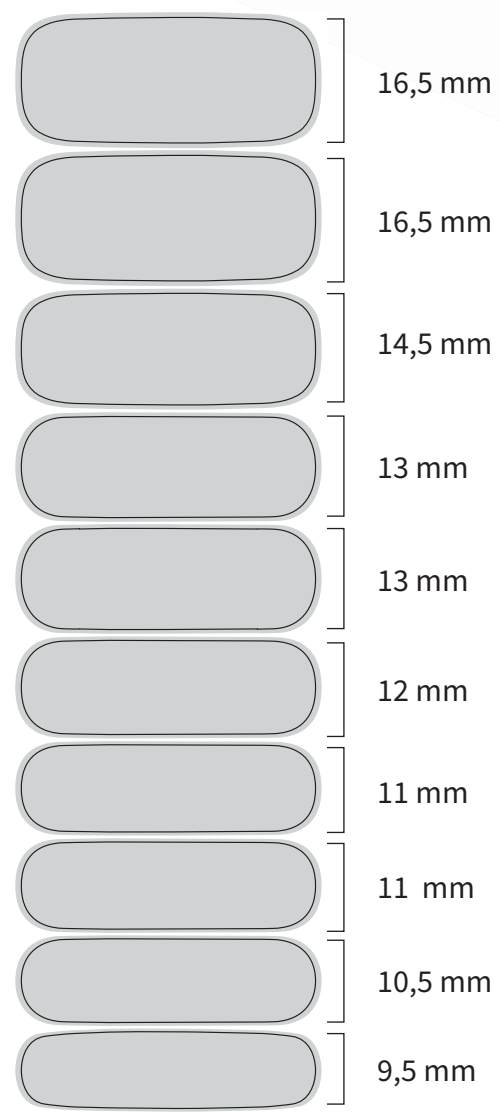

16er Nailwraps

30 mm

twenties

32 mm

twenties MAXI

39 mm