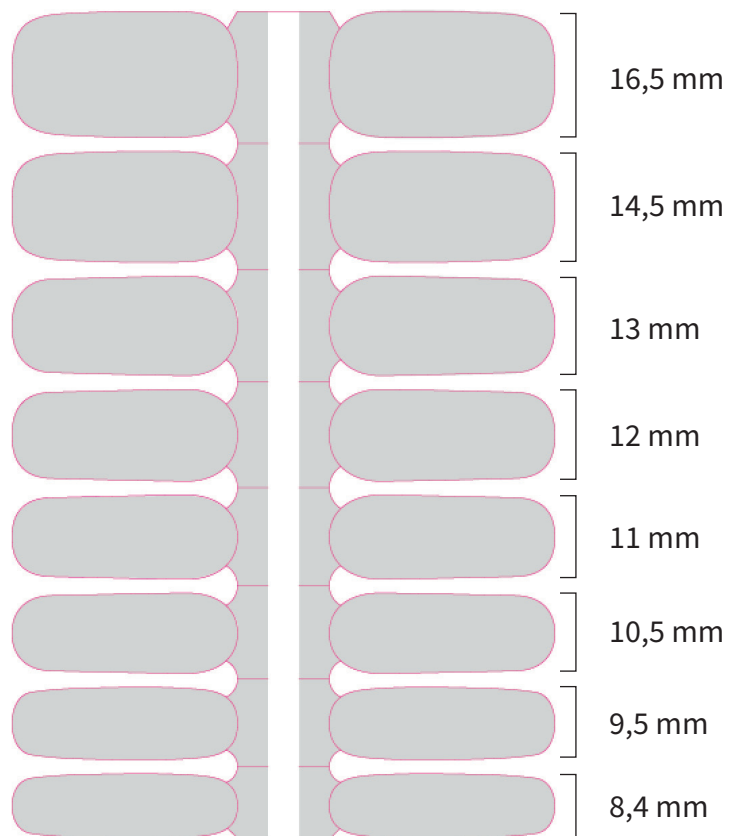

16er Nailwraps

30 mm

twenties

32 mm

twenties MAXI

39 mm